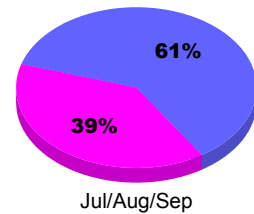

Gender Comparison 2010-2011