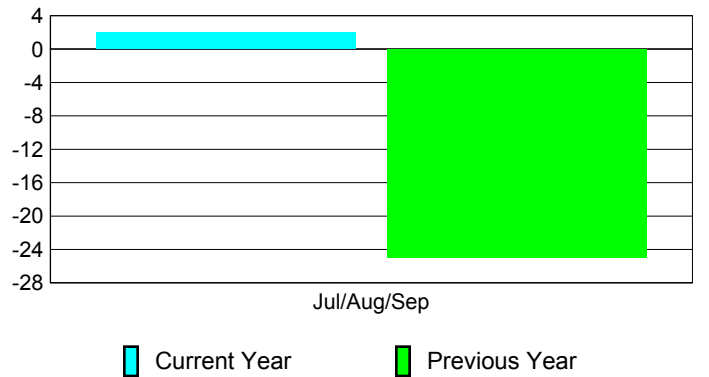

Membership Results 2010-2011

Goal, New, Dropped, Gain/Loss

Comparison of Club Gain/Loss

Current Year Compared to the Previous Year

Comparison of Membership Gain/Loss

Current Year Compared to the Previous Year