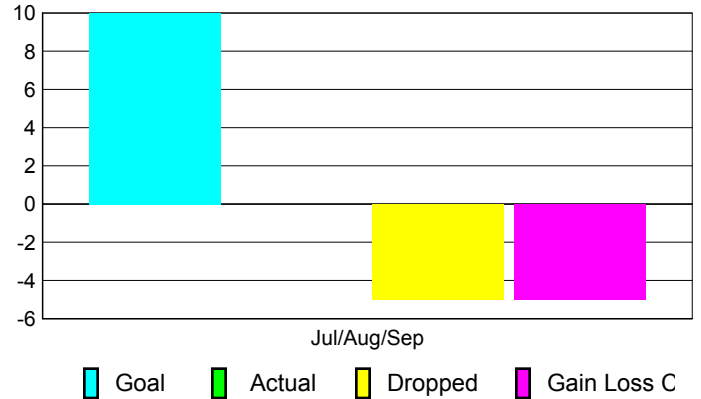

Location: **CALIFORNIA**

GMT CA: **1**

CLUBS

Club Results
2010-2011

Clubs
2009-2010

Month	New Club Goal	Actual New Clubs	Actual Dropped Clubs	Gain/Loss of Clubs	Gain/Loss of Clubs
Jul/Aug/Sep	0	0	0	0	0
Totals	0	0	0	0	0

Club Results 2010-2011

Goal, New, Dropped, Gain/Loss

MEMBERSHIP

Membership Results
2010-2011

Membership
2009-2010

Month	Net Memb Goal	Actual New Memb	Actual Dropped Memb	Gain/Loss of Memb	Gain/Loss of Memb
Jul/Aug/Sep	10	0	-5	-5	0
Totals	10	0	-5	-5	0

Membership Results 2010-2011

Goal, New, Dropped, Gain/Loss

Comparison of Club Gain/Loss

Current Year Compared to the Previous Year

Comparison of Membership Gain/Loss

Current Year Compared to the Previous Year