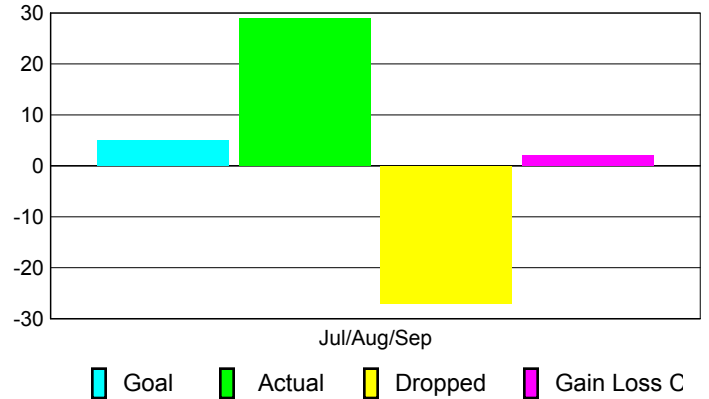

Club Results 2010-2011

Goal, New, Dropped, Gain/Loss

MEMBERSHIP

Membership Results
2010-2011

Membership
2009-2010

Month	Net Memb	Actual New	Actual Dropped	Gain/Loss of	Gain/Loss of
	Goal	Memb	Memb	Memb	Memb
Jul/Aug/Sep	5	29	-27	2	-25
Totals	5	29	-27	2	-25

Membership Results 2010-2011

Goal, New, Dropped, Gain/Loss

Comparison of Club Gain/Loss

Current Year Compared to the Previous Year

Comparison of Membership Gain/Loss

Current Year Compared to the Previous Year